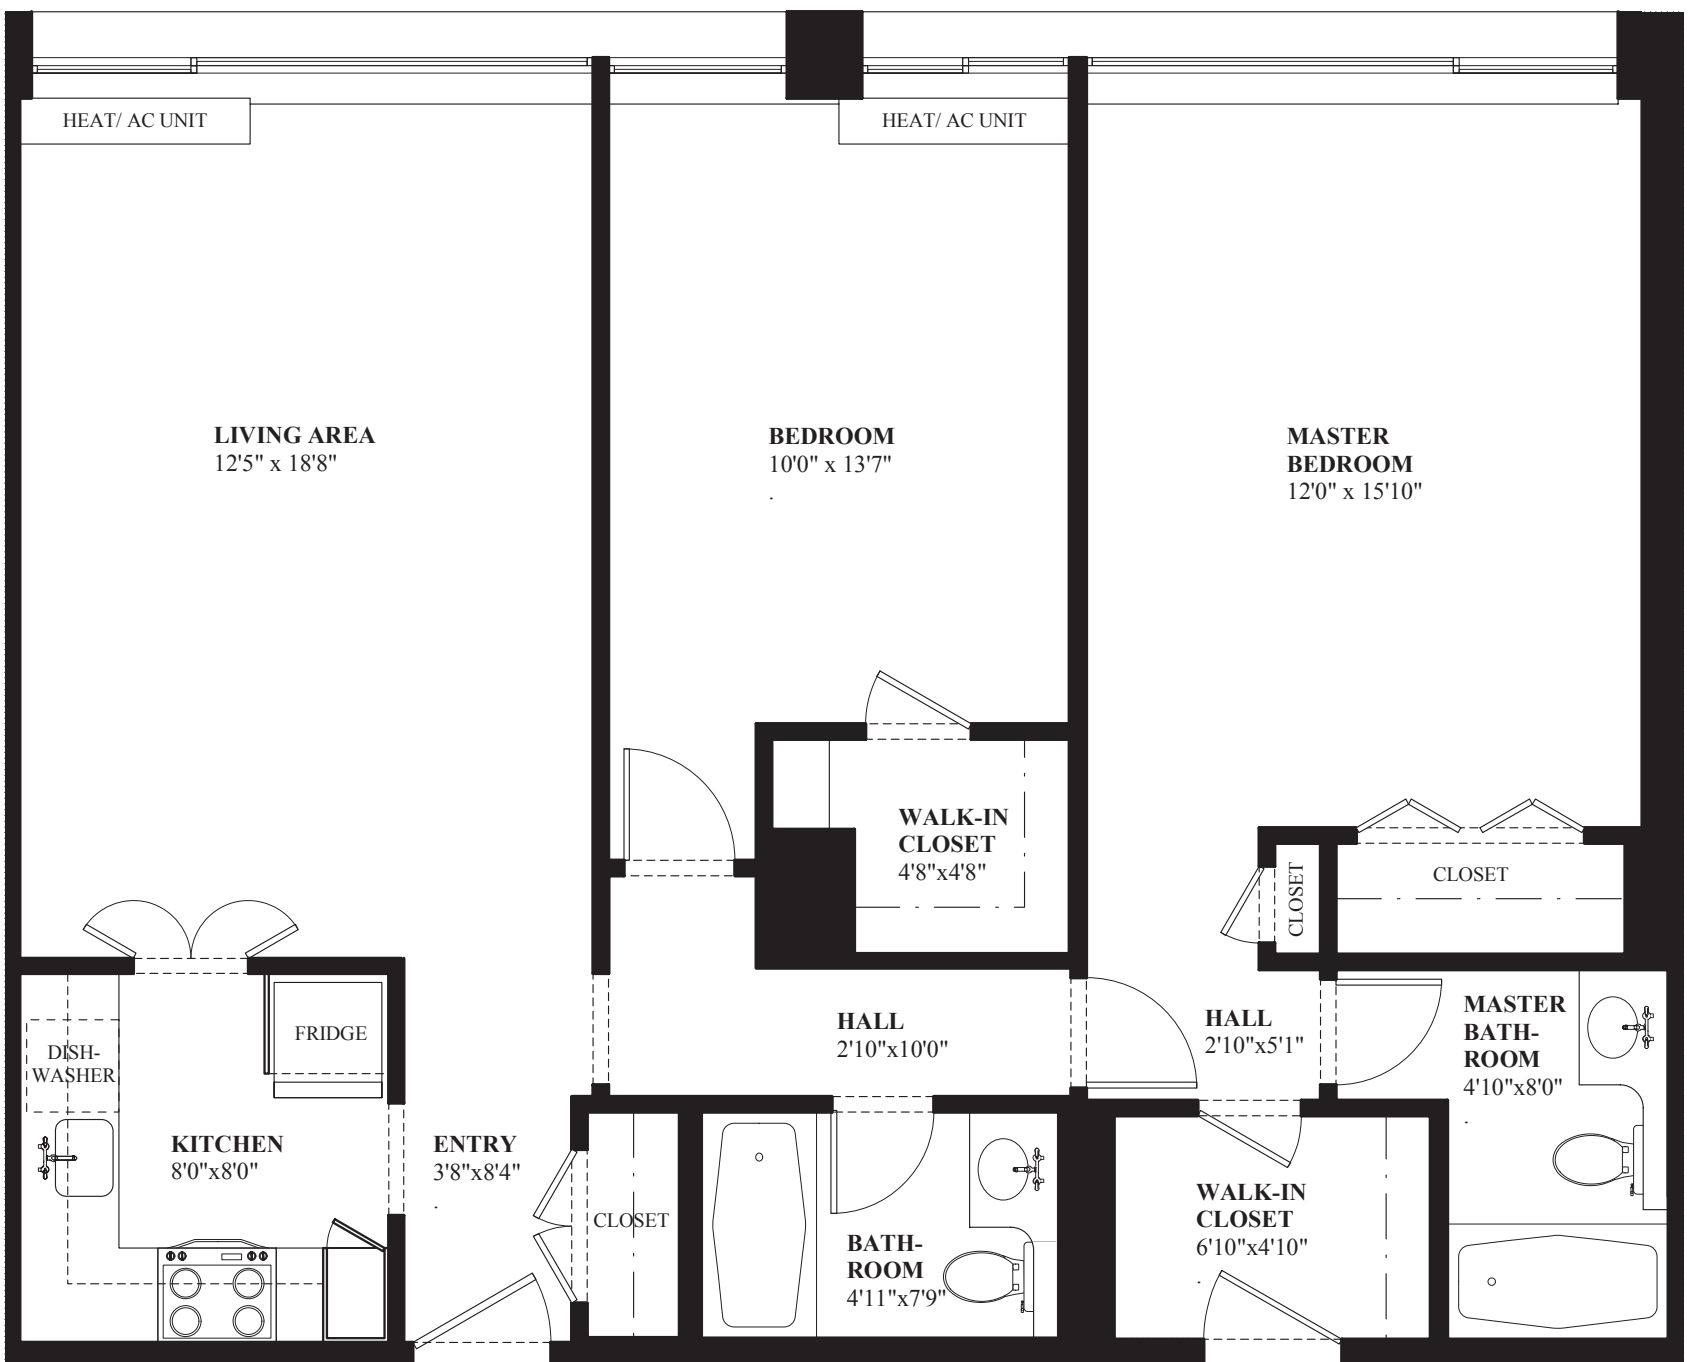

EDGERLY ROAD

CHURCH PARK APARTMENTS
221 MASSACHUSETTS AVENUE, BOSTON
KENMORE 954 SQ. FT.