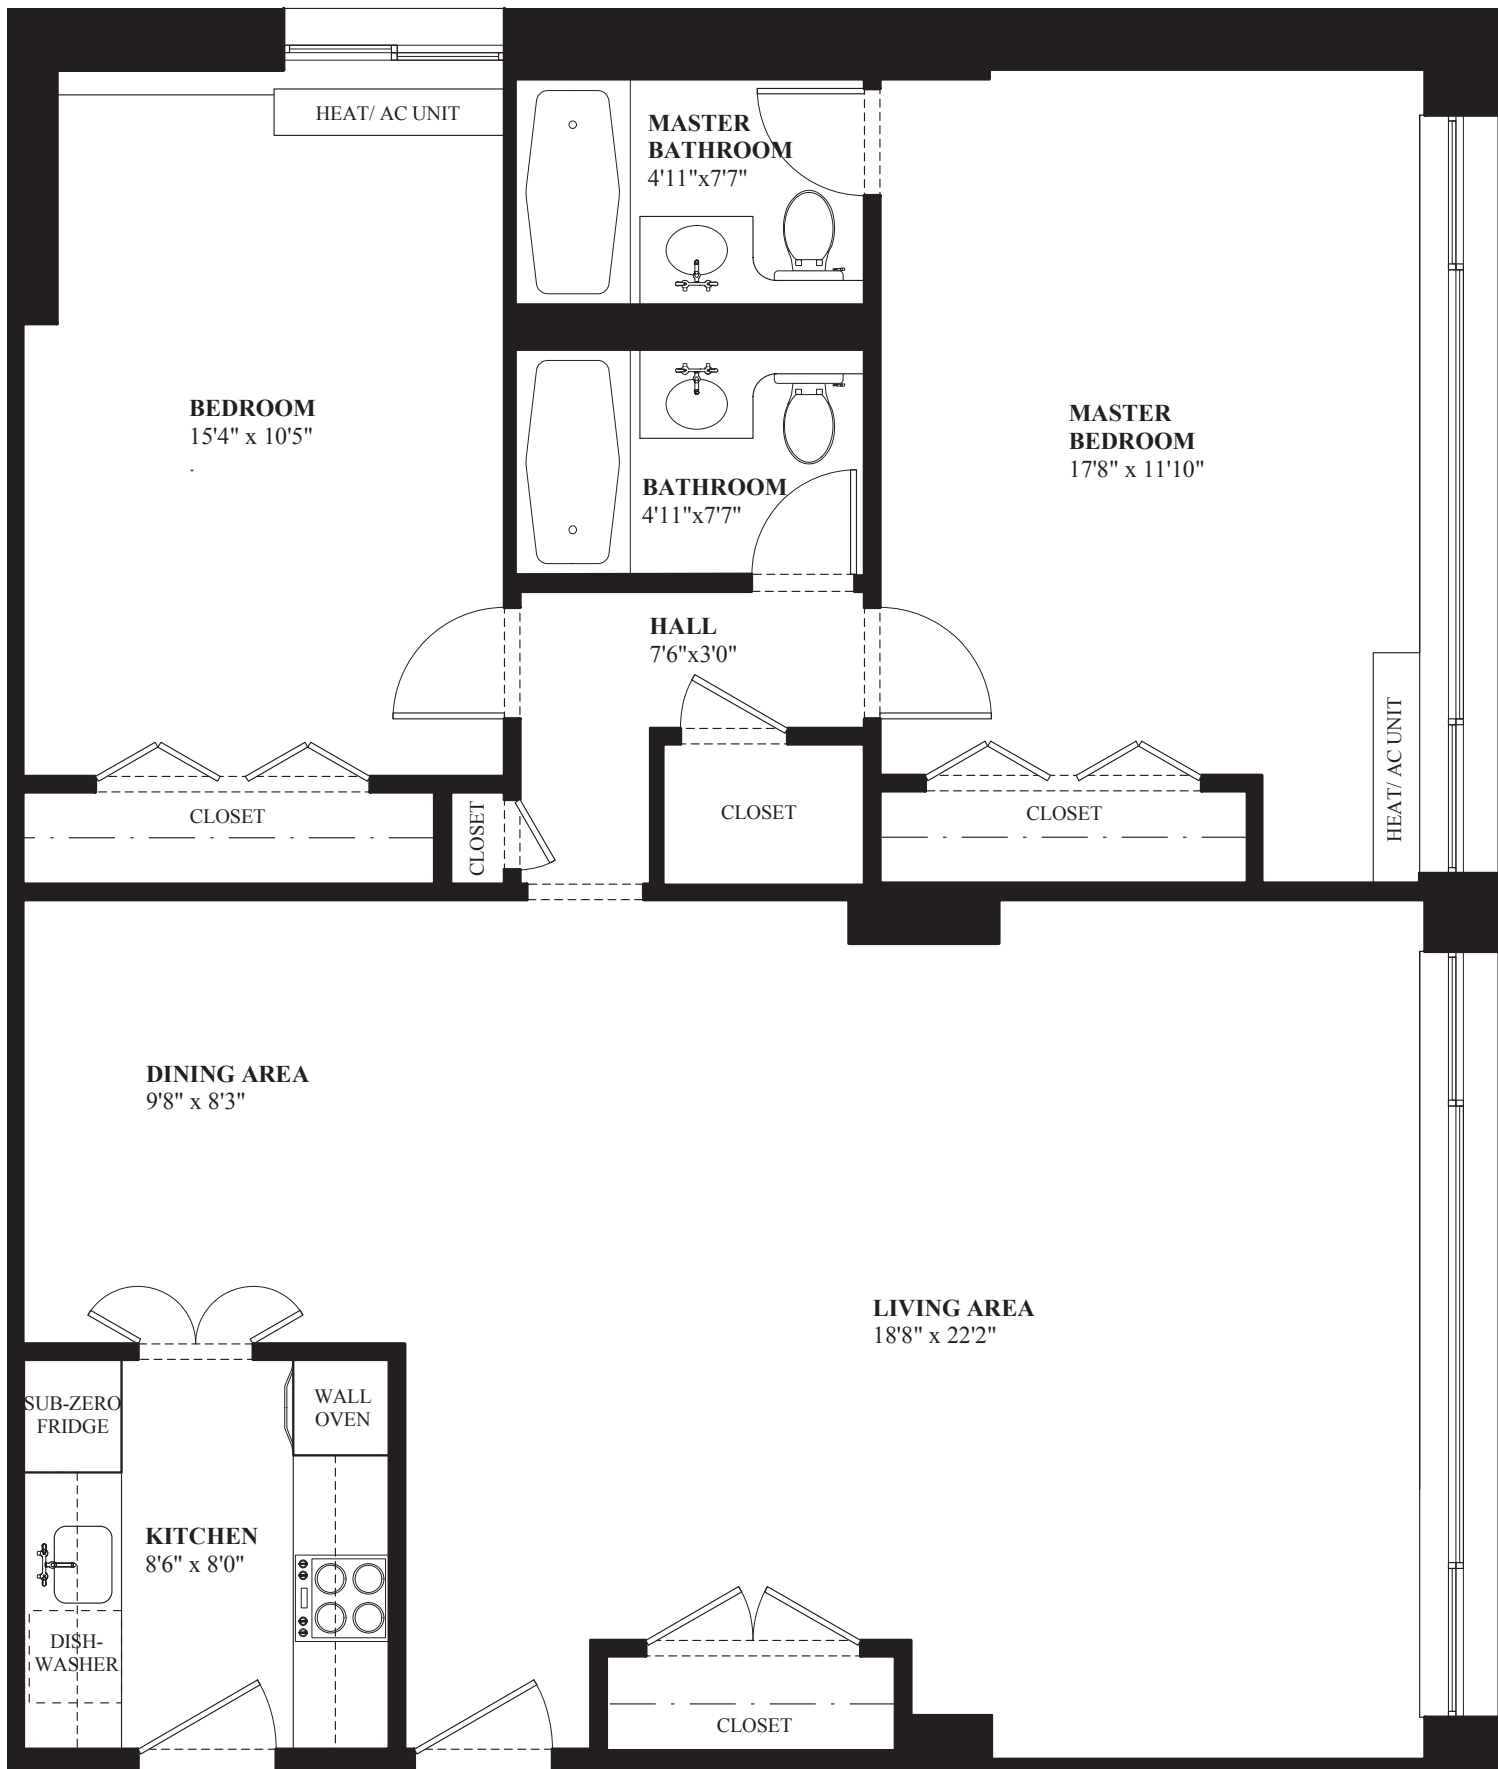

MASSACHUSETTS AVENUE

CHURCH PARK APARTMENTS
221 MASSACHUSETTS AVENUE, BOSTON
HEREFORD 1,066 SQ. FT.