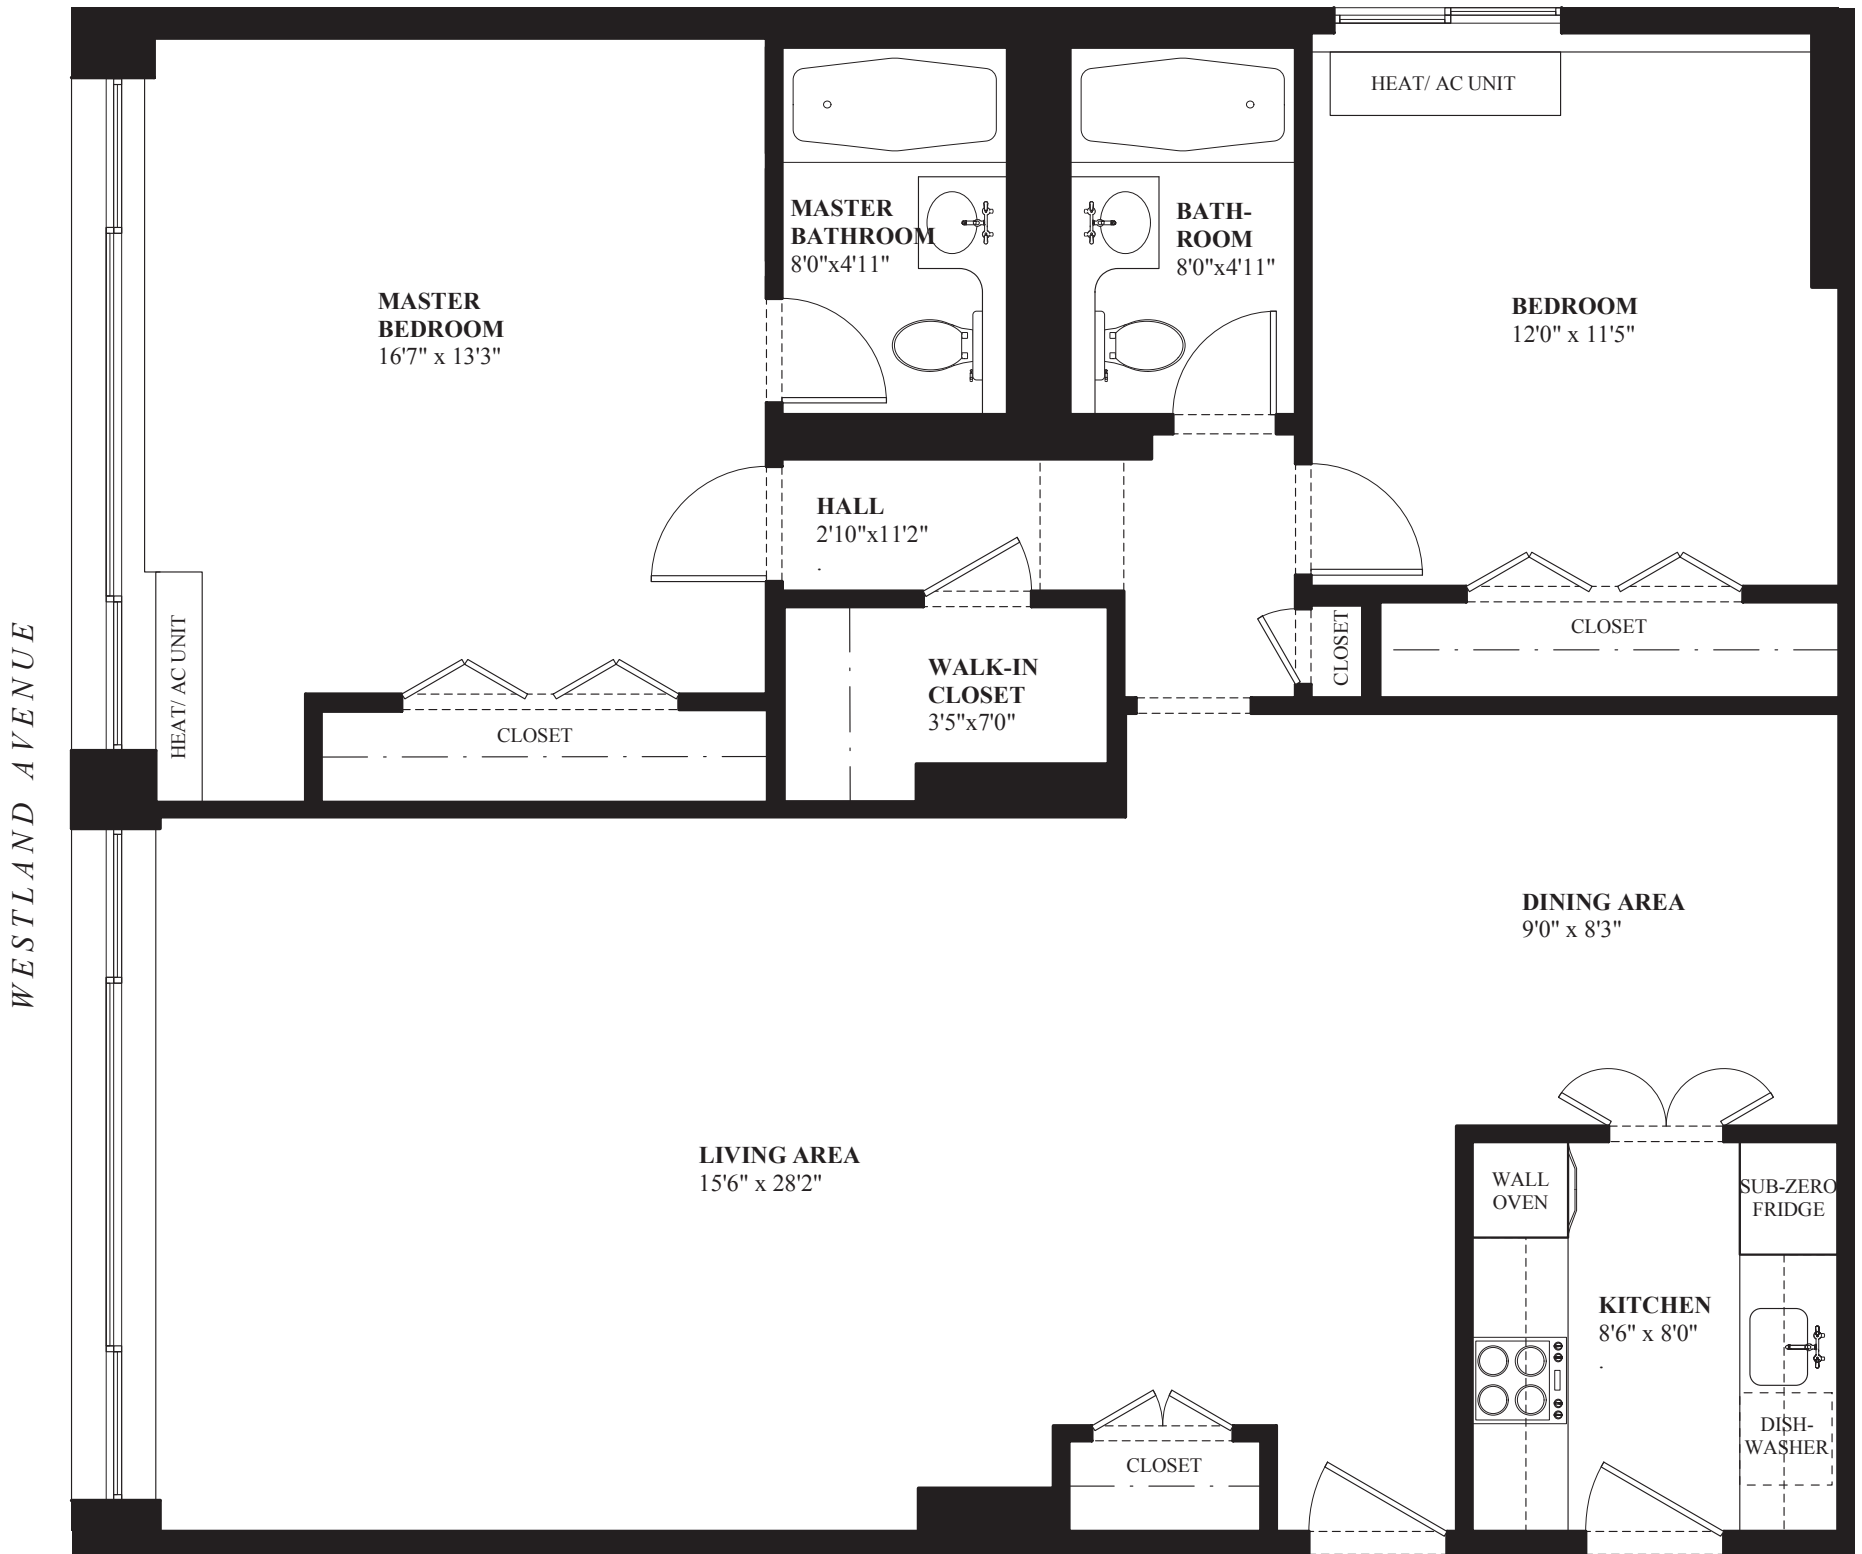

EDGERLY ROAD

CHURCH PARK APARTMENTS  
221 MASSACHUSETTS AVENUE, BOSTON  
**JOHN HANCOCK** 1,186 SQ. FT.