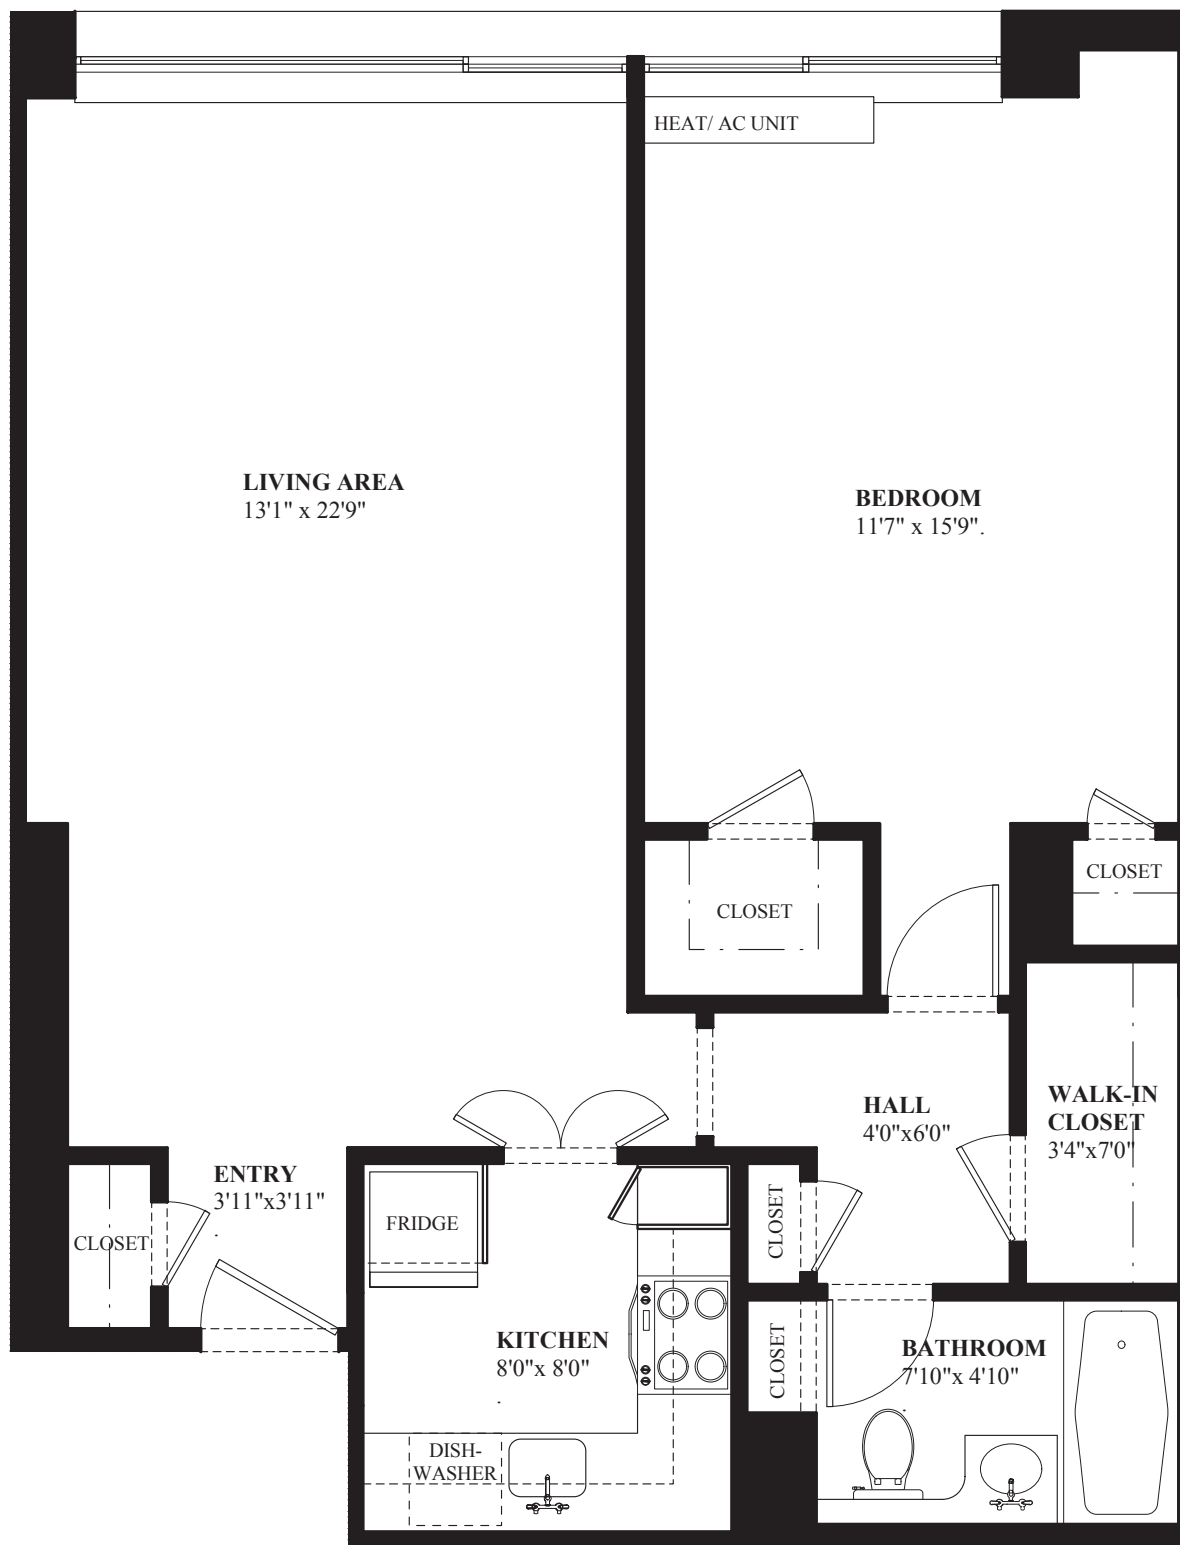

EDGERLY ROAD

CHURCH PARK APARTMENTS
221 MASSACHUSETTS AVENUE, BOSTON
EXETER II 765 SQ. FT.