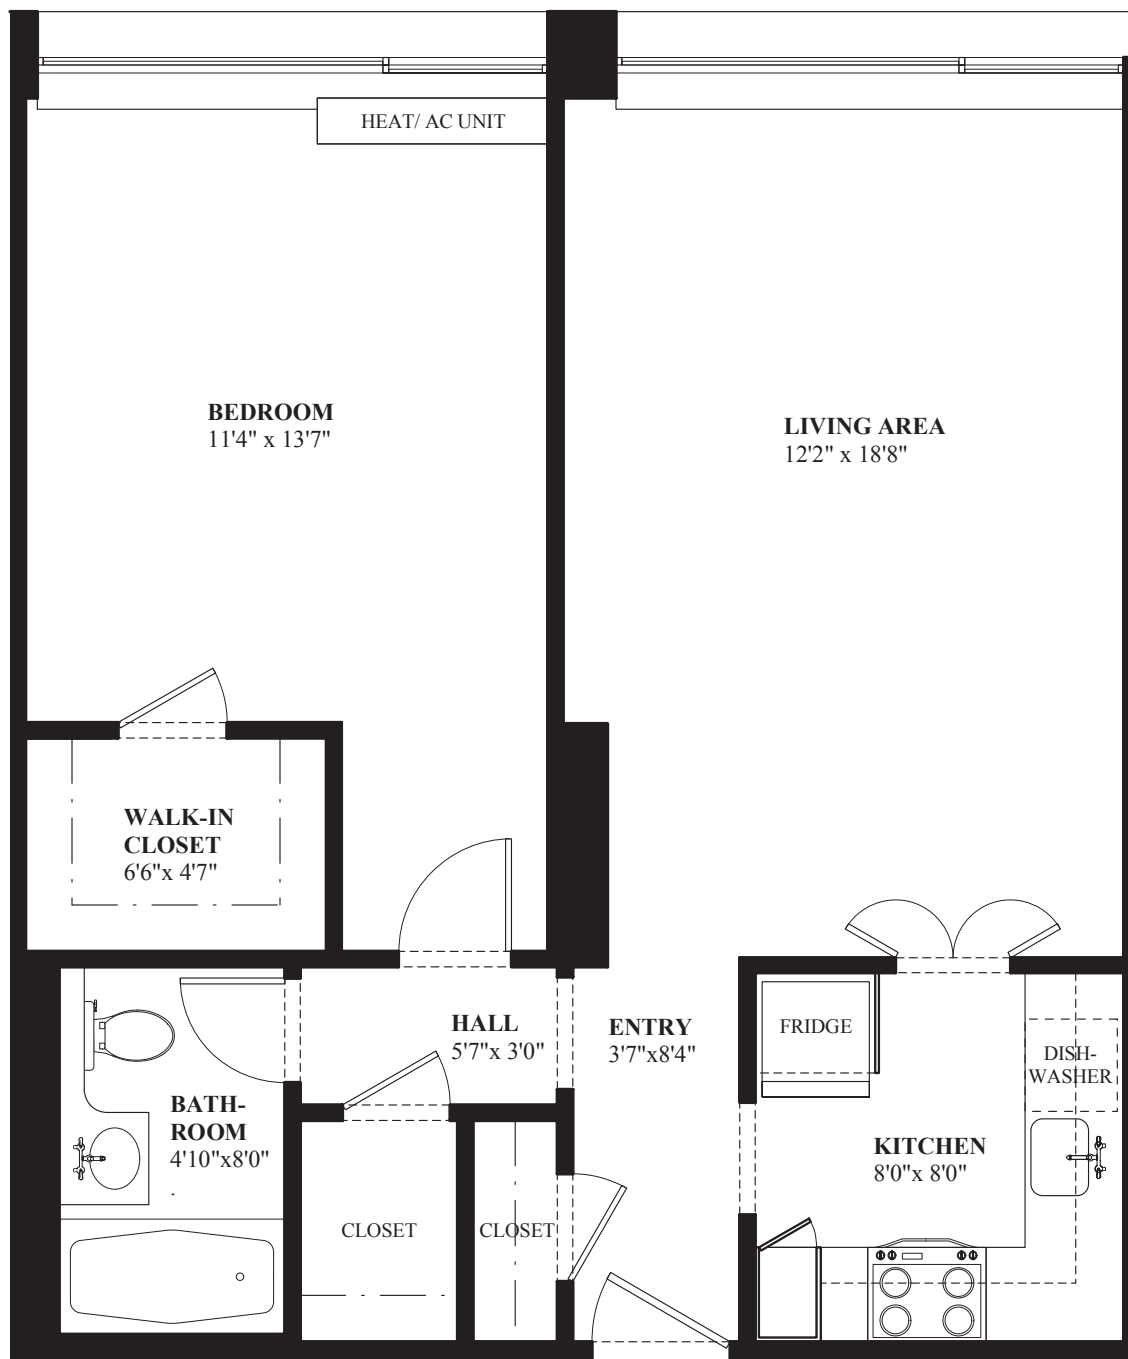

EDGERLY ROAD

CHURCH PARK APARTMENTS
221 MASSACHUSETTS AVENUE, BOSTON
DARTMOUTH-R 630 SQ. FT.