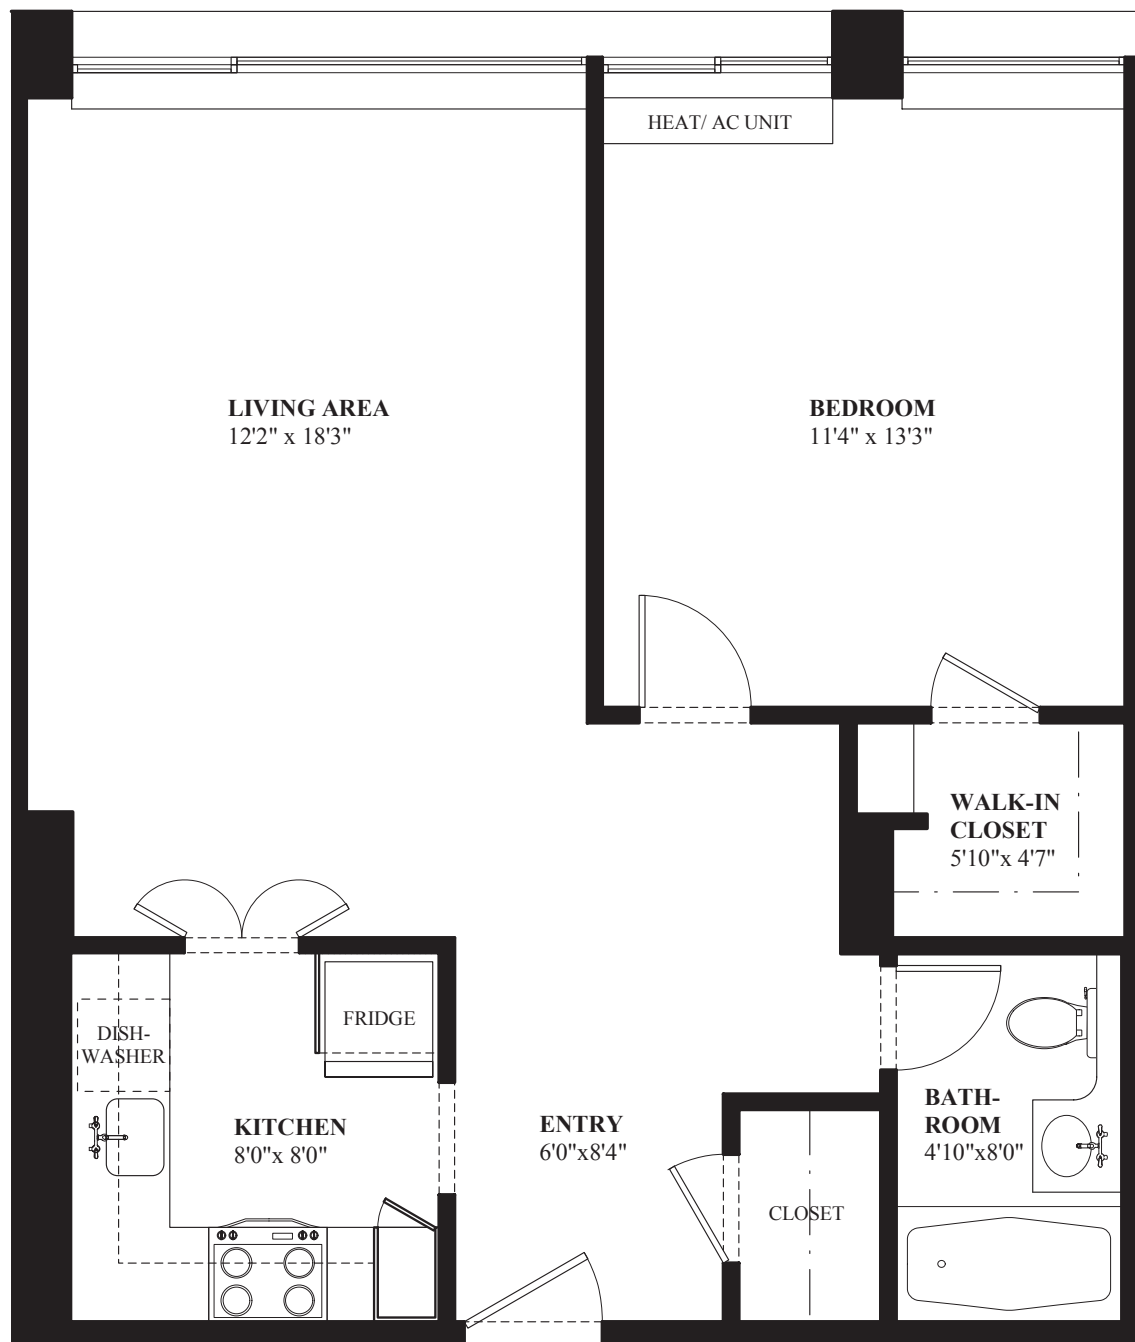

EDGERLY ROAD

CHURCH PARK APARTMENTS
221 MASSACHUSETTS AVENUE, BOSTON
DARTMOUTH-L 630 SQ. FT.
(OPEN FOYER)