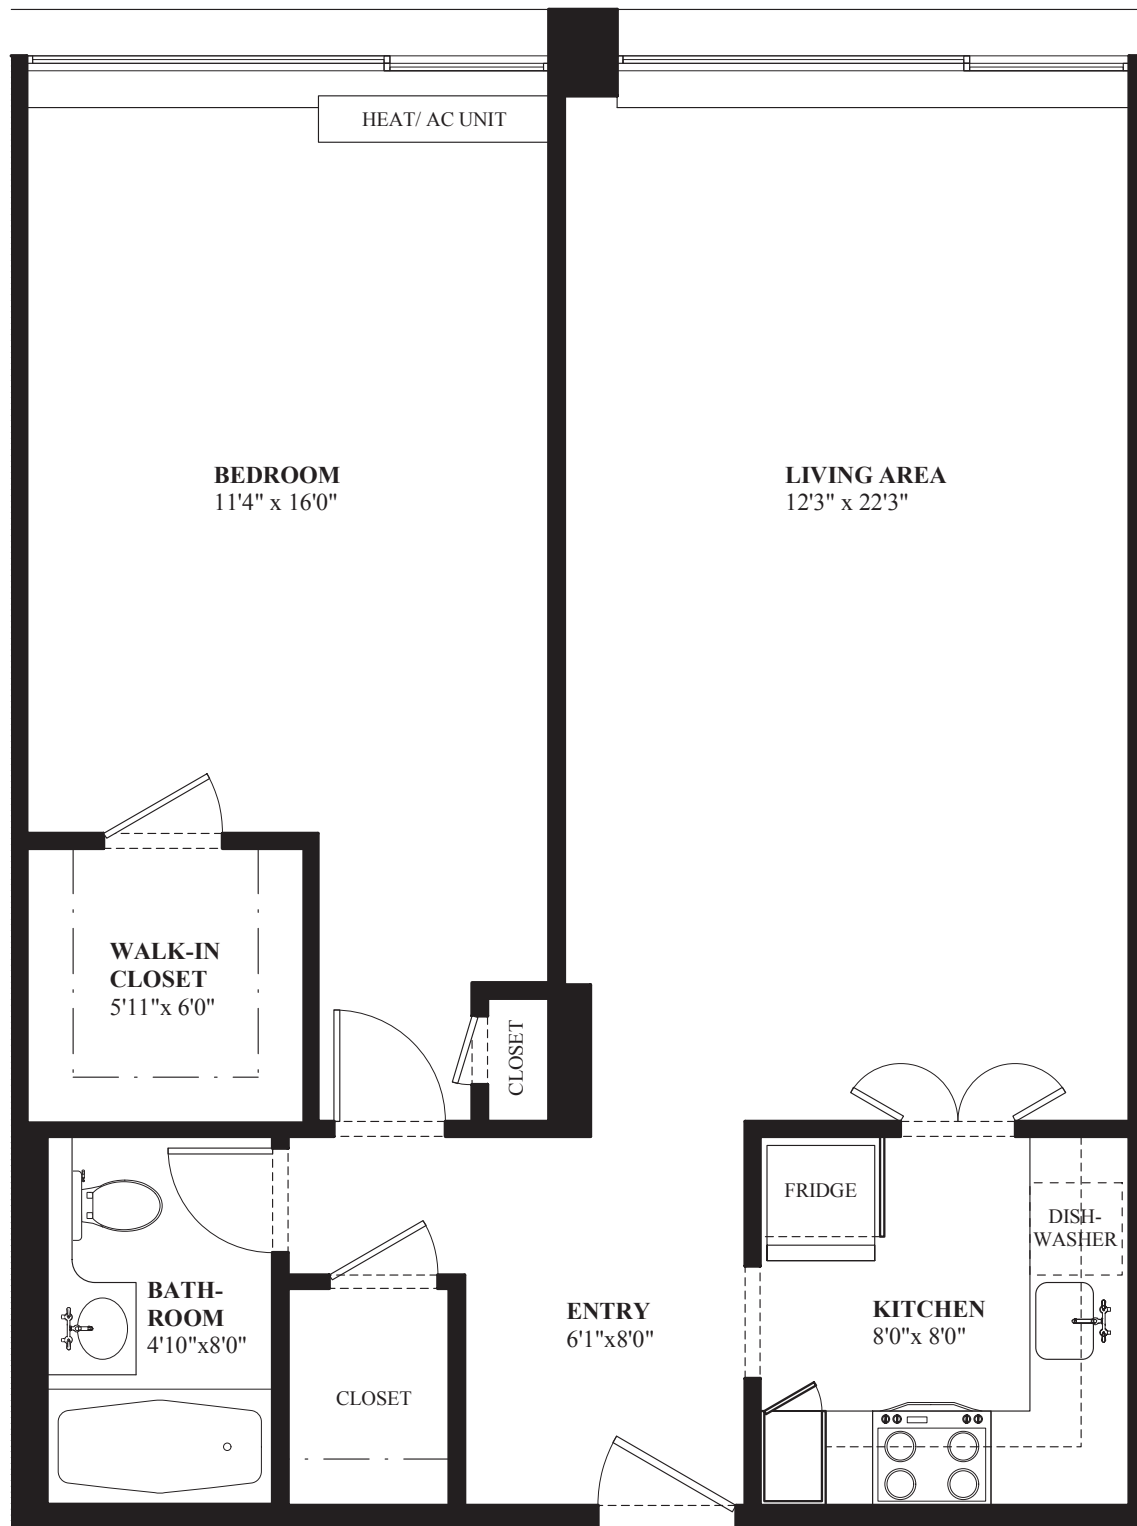

MASSACHUSETTS AVENUE

CHURCH PARK APARTMENTS
221 MASSACHUSETTS AVENUE, BOSTON
CLARENDON-R 725 SQ. FT.